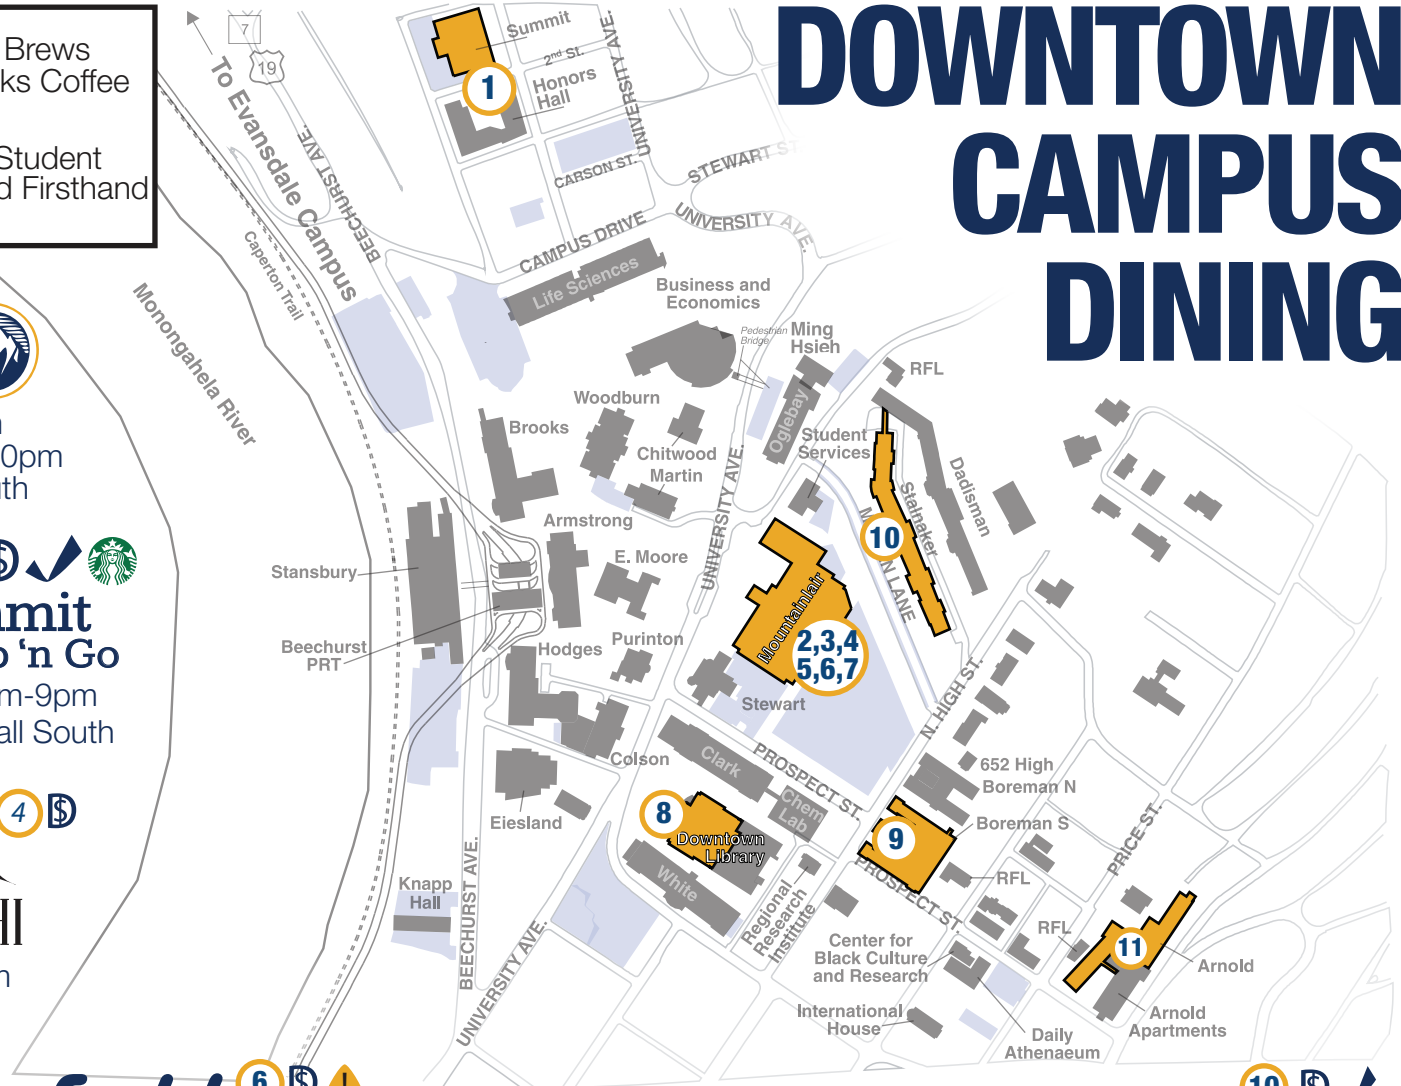

DOWNTOWN CAMPUS DINING

 Accepts Dining Dollars
  Proudly Brews Starbucks Coffee

 Accepts Dining Plans

 Accepts Dining Plans, but not between 10:30am and 2pm.
  Serves Student Provided Firsthand Coffee

M-W 7:30am-10pm
 Th, F, 7:30am-9pm
 Sat 12-9 pm, Sun 3-9pm
 Mountainlair

M-F, 7am-7pm
 Sat, Sun 11am-6:30pm
 Summit Hall South

M-F, 11am-9pm
 Summit Hall South

M-W 10:30am-10pm
 Th, F, 10:30am-0pm
 Sat 12-9pm, Sun 2-9pm
 Mountainlair

M-F, 10am-7pm
 Sat 2-9 pm
 Mountainlair

M-F, 7:15-10am, 11am-2pm
 Mountainlair

Sun-W, 8am-12am
 Th, 8am-9pm
 F, 8am-2pm
 Downtown Library

M-Th 11am-8pm
 F 11am-2pm
 Stalnaker Hall

M-W 7:30am-10pm
 Th, F, 7:30am-9pm
 Sat 12-9 pm
 Mountainlair

M-W 7:30am-10pm
 Th, F, 7:30am-9pm
 Sat 12-9 pm, Sun 3-9pm
 Mountainlair

M-F, 11am-7pm
 Sat & Sun 9am-7pm
 Boreman Hall South

M-F 9am-7pm
 Sat & Sun 11am-3pm
 Arnold Hall